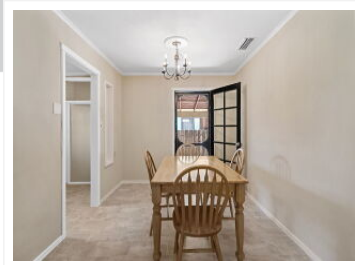

350 West 22nd Street, Tracy, CA 95376

• 3 bedrooms • 1 bathroom

• 998 Sq Ft

View virtual tour at:
<https://vtours.k-robbdesigns.com/350-west-22nd-street-tracy/>

Steve Ormonde

DRE# 00442869
(209) 814-4242
Steve@GoTracy.com
<http://www.steveormonde.com>